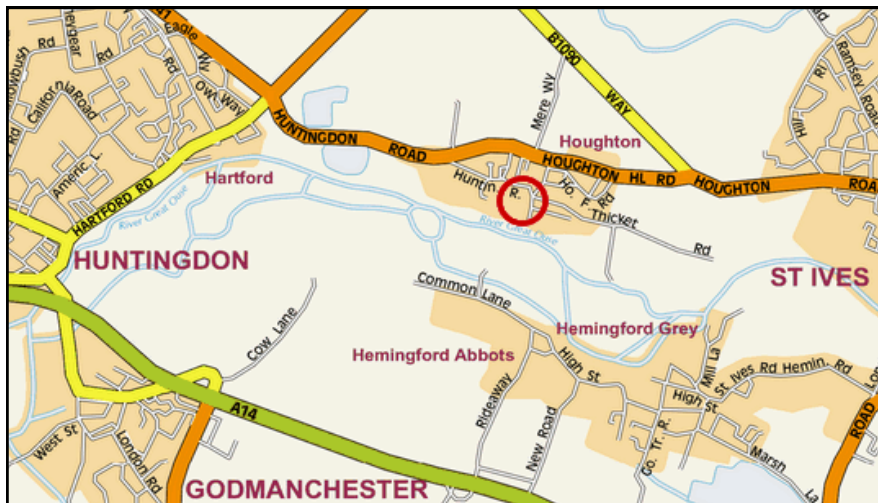

## Where to find us

Houghton Primary School is in between the villages of Houghton and Wyton, near Huntingdon, in Cambridgeshire.

There is a small staff car park on site with very limited space for visitors.

We therefore ask visitors to find parking in the village of Wyton, near the 3 Jolly Butcher's Pub (SAT NAV Postcode PE28 2AD)

**Please park considerably in Huntingdon Road near the 3 Jolly Butcher's Pub and then walk to the school along Green Lane, Wyton. You will find the school on right. Please enter the pedestrian gate, which is further along the lane from the double car park gates.**